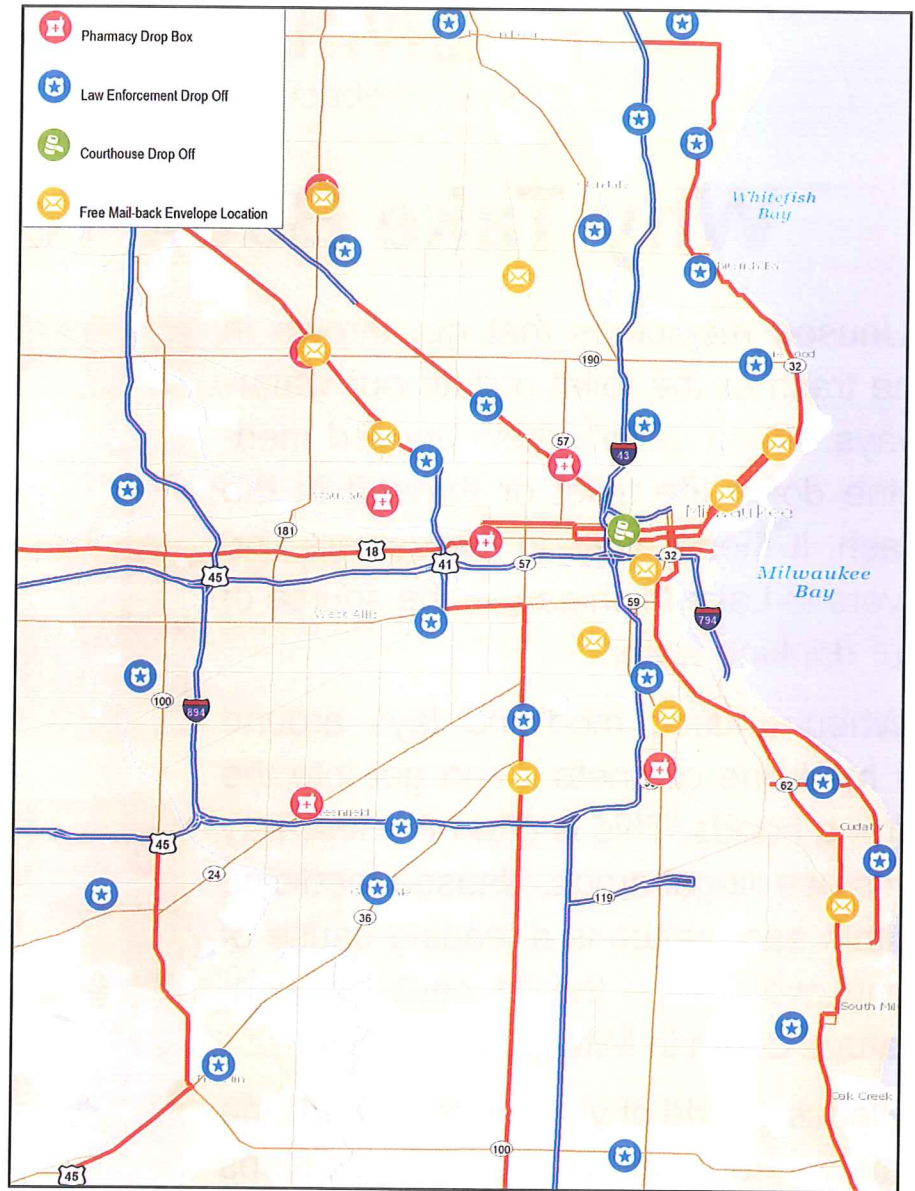

Courthouse Drop Off

- **Milwaukee Municipal Court**, 951 N. James Lovell St., Milwaukee

Law Enforcement Drop Off

- **Bayside Police Department**, 9075 N. Regent Rd., Bayside
- **Brown Deer Police Department**, 4800 W. Green Brook Dr., Brown Deer
- **Cudahy Police Department**, 5050 S. Lake Dr., Cudahy
- **Fox Point Police Department**, 7300 N. Santa Monica Blvd., Milwaukee
- **Franklin Police Department**, 9455 W. Loomis Rd., Franklin
- **Greendale Police Department**, 5911 W. Grange Ave., Greendale
- **Greenfield Police Department**, 5300 W. Layton Ave., Greenfield
- **River Hills Police Department**, 7650 N. Pheasant Ln., River Hills
- **Glendale Police Department**, 5909 N. Milwaukee River Pkwy., Glendale
- **Milwaukee Police Dept.-District 4**, 6929 S. Silver Spring Dr., Milwaukee
- **Milwaukee Police Dept.-District 5**, 2920 N. 4th Street, Milwaukee
- **Milwaukee Police Dept.-District 7**, 3626 W. Fond du Lac Ave., Milwaukee
- **Milwaukee Police Department - District 3**, 2333 N. 49th St., Milwaukee
- **Milwaukee Police Department - District 2**, 245 W. Lincoln Ave., Milwaukee
- **Milwaukee Police Department - District 6**, 3006 S. 27th St., Milwaukee
- **Hales Corners Police Department**, 5635 S. New Berlin Rd., Hales Corners
- **Oak Creek Police Department**, 301 W. Ryan Rd., Oak Creek
- **River Hills Police Department**, 7650 N. Pheasant Ln., River Hills
- **Shorewood Police Department**, 3936 N. Murray Ave., Shorewood